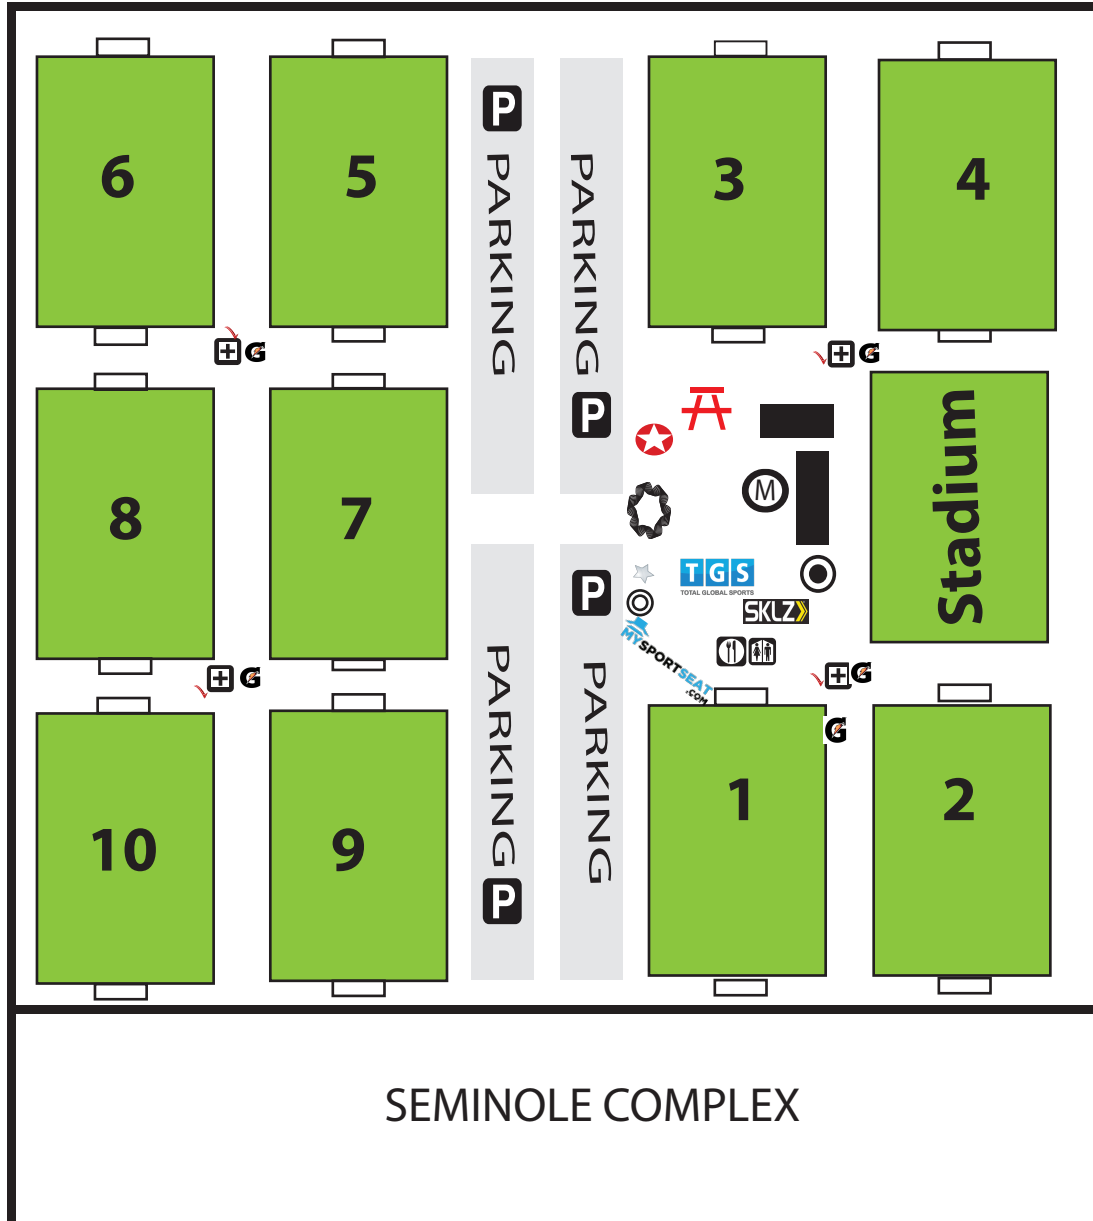

# ECNL FL

-  Medical / FM Stations
-  Volunteer Check-In
-  ECNL Scoreboard
-  ECNL HQ
-  Referee HQ - PAVILLION
-  College Hospitality - (Under Pavillion)
-  Parking - Team & Fan
-  Gatorade Recovery
-  Soccer.com/Merchandise
-  Vendor City...The Zone
-  SKLZ Activation
-  My Sport Seat
-  Total Global Sports (TGS)

-  Medical / FM Stations
-  ECNL Satellite HQ & College Hospitality
-  Referee Satelite HQ
-  Parking - Team & Fan
-  Gatorade Recovery
-  ECNL Scoreboard
-  Soccer.com/Merchandise

 My Sport Seat

## SYLVAN LAKE