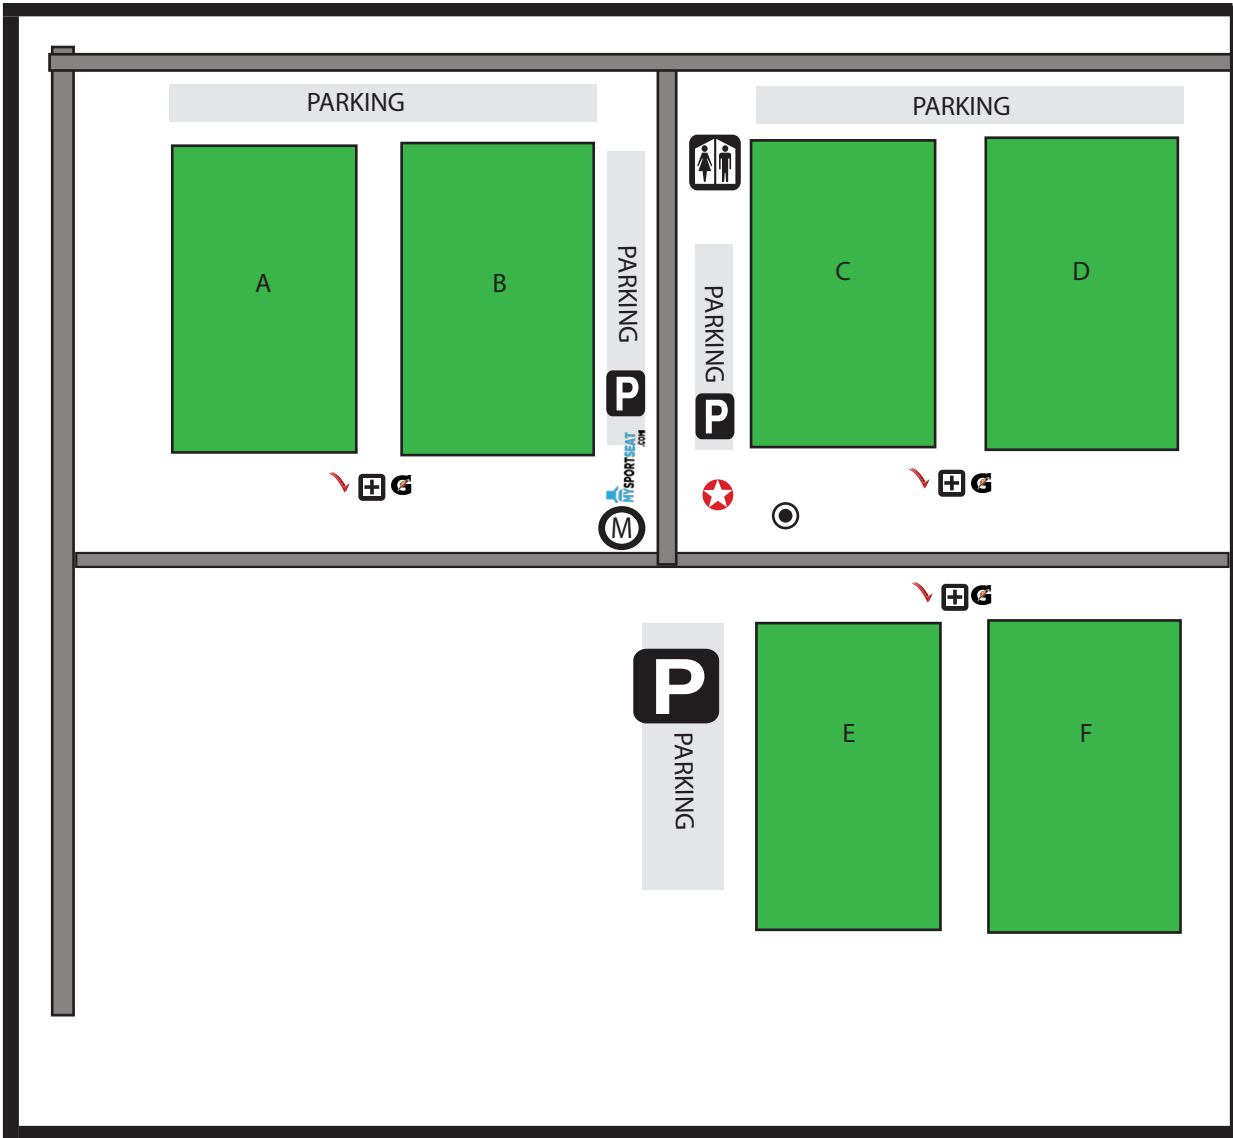

# ECNL FL

-  Medical / FM Stations
-  Volunteer Check-In
-  ECNL Scoreboard
-  ECNL HQ
-  Referee HQ - PAVILLION
-  College Hospitality - (Under Pavillion)
-  Parking - Team & Fan
-  Gatorade Recovery
-  Soccer.com/Merchandise
-  Vendor City...The Zone
-  SKLZ Activation
-  My Sport Seat
-  Total Global Sports (TGS)

-  Medical / FM Stations
-  ECNL Satellite HQ & College Hospitality
-  Referee Satelite HQ
-  Parking - Team & Fan
-  Gatorade Recovery
-  ECNL Scoreboard
-  Soccer.com/Merchandise

 My Sport Seat

## SYLVAN LAKE